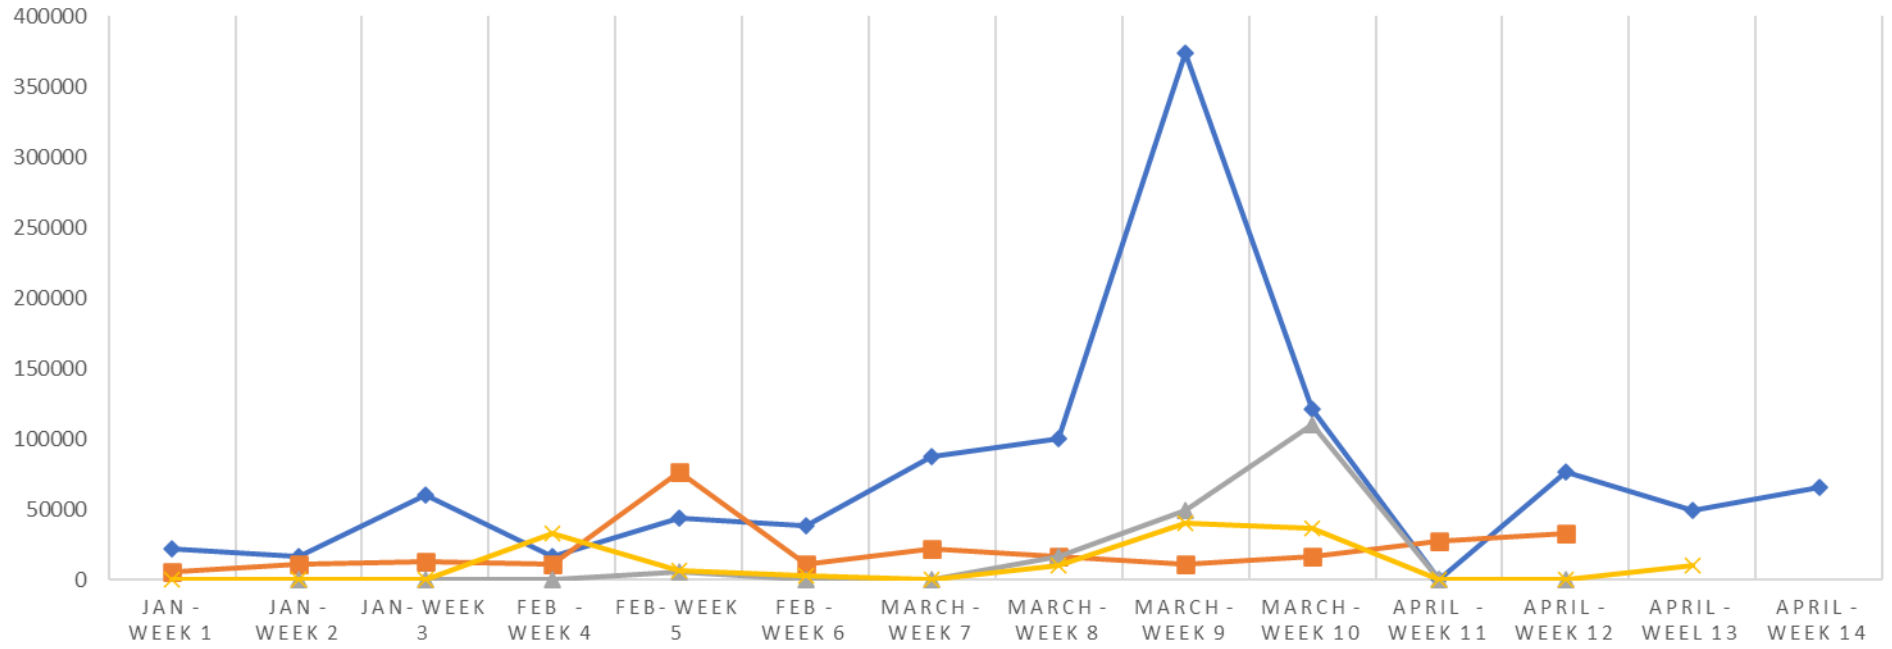

TOLAGA BAY 2021 VS 20 VS 19 VS 18

◆ 2018 ■ 2019 ▲ 2020 ✕ 2021

NUHAKA 2021 VS 20 VS 19 VS 18

2018 2019 2020 2021

TE KARAKA 2021 VS 20 VS 19 VS 18

2018 2019 2020 2021

GIBORNE FLATS 2021 VS 20 VS 19 VS 18

2018 2019 2020 2021

WAERENGA O KURI 2021 VS 20 VS 19 VS 18

2018 2019 2020 2021