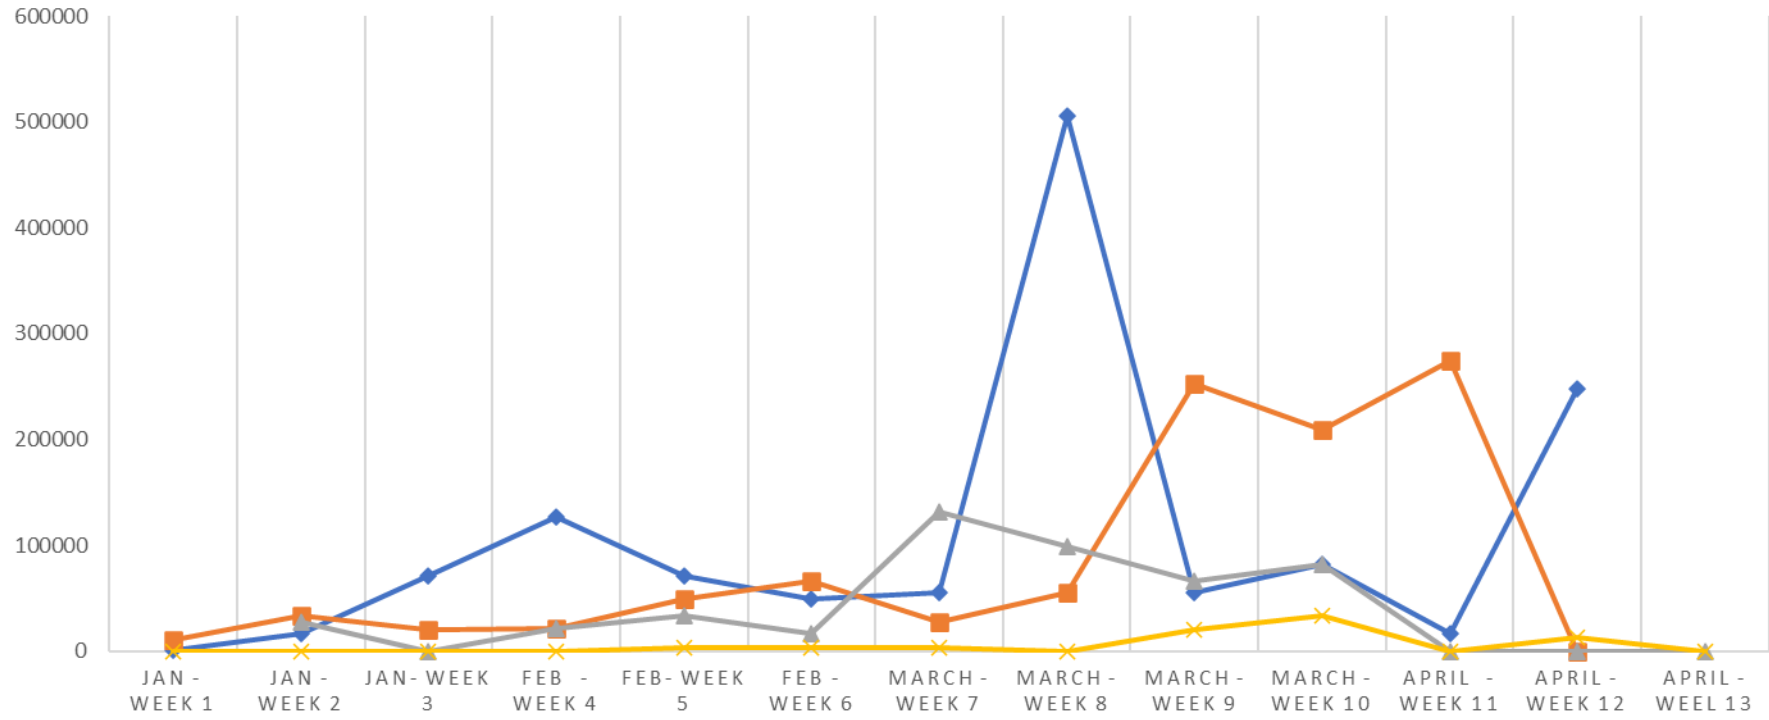

TOLAGA BAY 2021 VS 20 VS 19 VS 18

◆ 2018 ■ 2019 ▲ 2020 ✕ 2021

NUHAKA 2021 VS 20 VS 19 VS 18

2018 2019 2020 2021

TE KARAKA 2021 VS 20 VS 19 VS 18

2018 2019 2020 2021

GIBORNE FLATS 2021 VS 20 VS 19 VS 18

2018 2019 2020 2021

WAERENGA O KURI 2021 VS 20 VS 19 VS 18

2018 2019 2020 2021