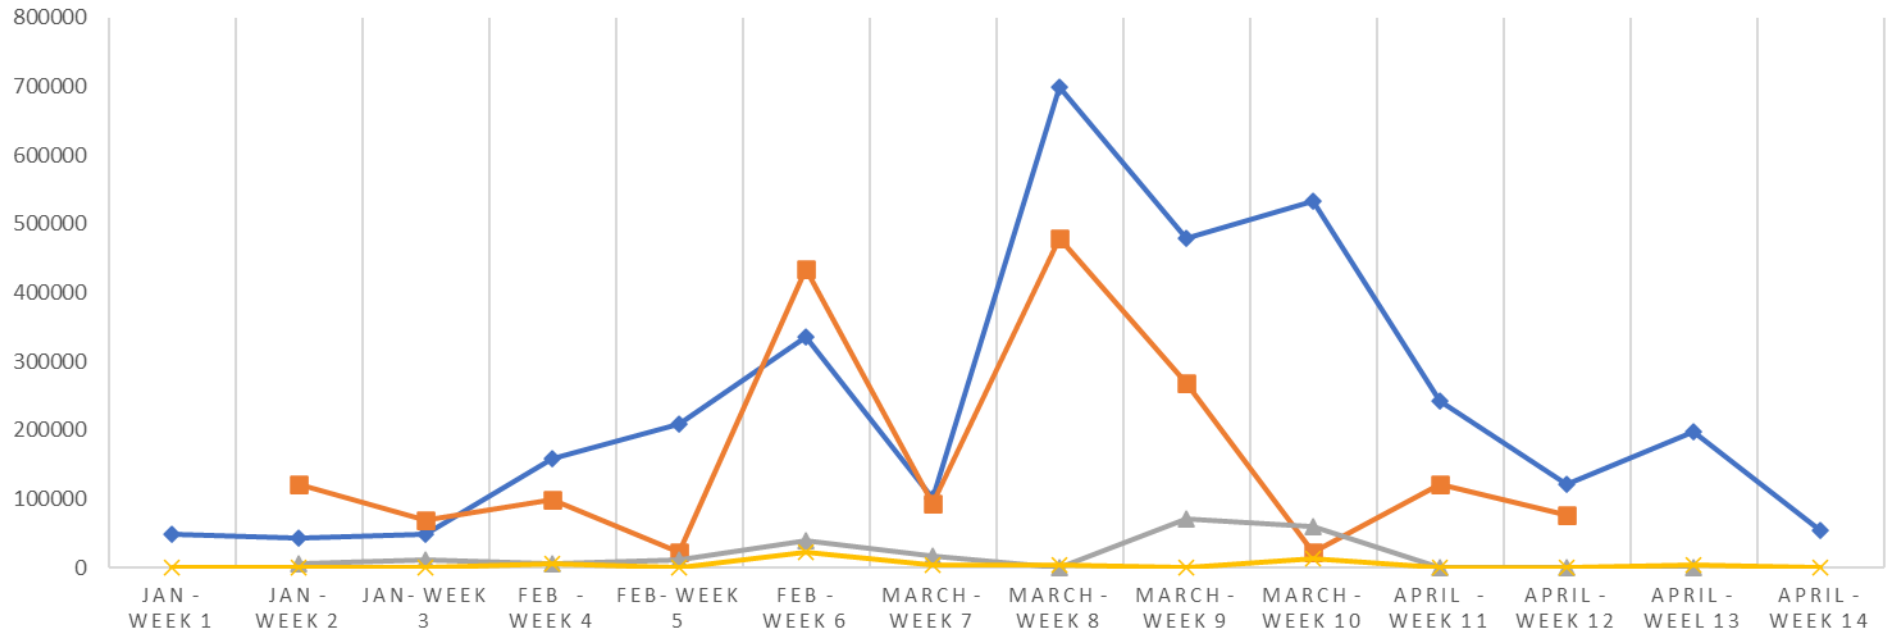

TOLAGA BAY 2021 VS 20 VS 19 VS 18

◆ 2018 ■ 2019 ▲ 2020 ✕ 2021

NUHAKA 2021 VS 20 VS 19 VS 18

2018 2019 2020 2021

TE KARAKA 2021 VS 20 VS 19 VS 18

2018 2019 2020 2021

GIBORNE FLATS 2021 VS 20 VS 19 VS 18

2018 2019 2020 2021

WAERENGA O KURI 2021 VS 20 VS 19 VS 18

2018 2019 2020 2021