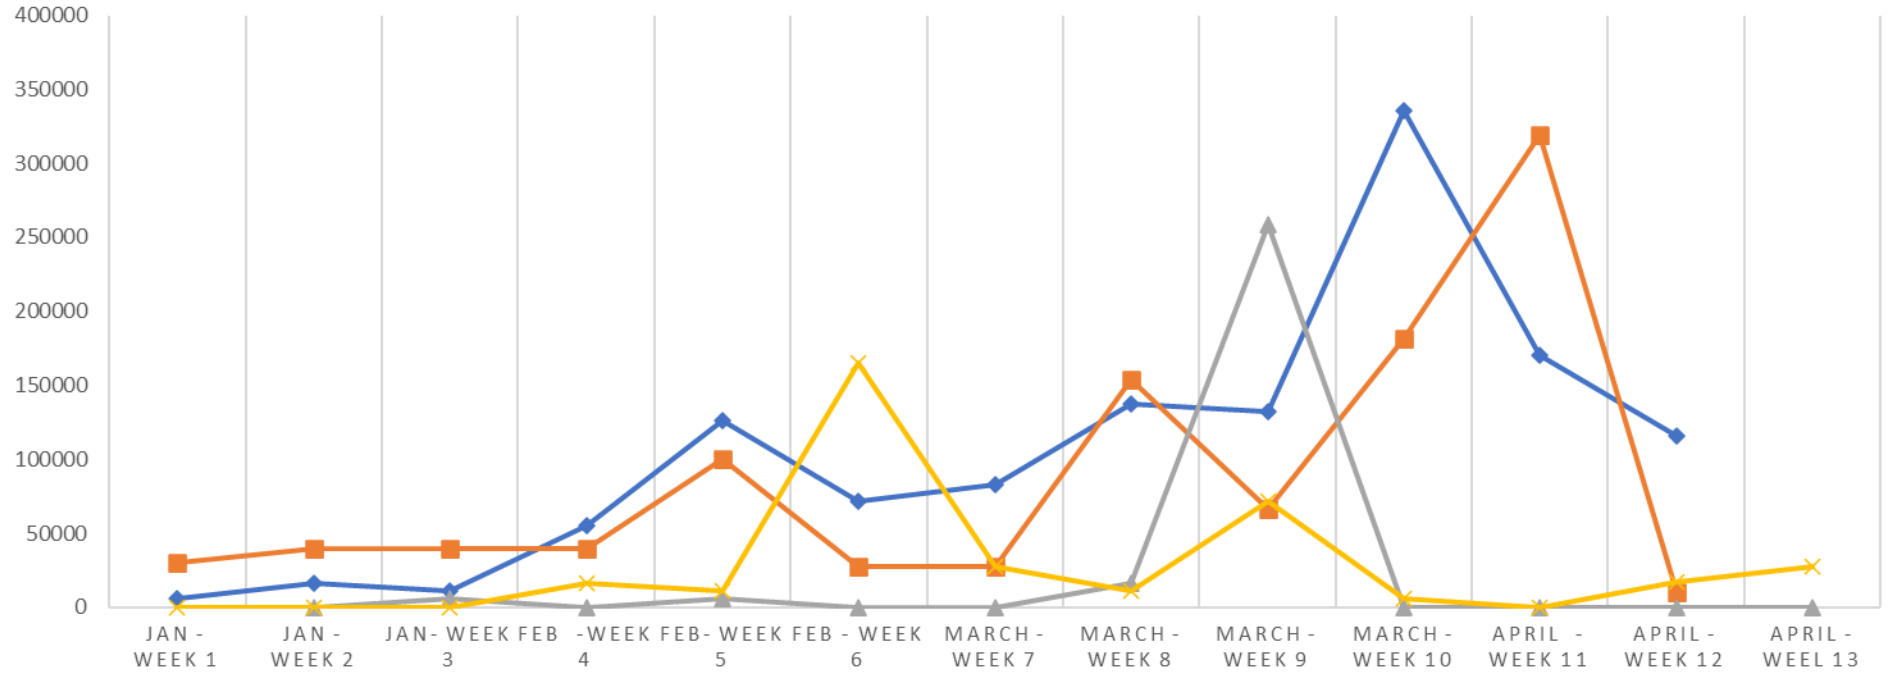

TOLAGA BAY 2021 VS 20 VS 19 VS 18

◆ 2018 ■ 2019 ▲ 2020 ✕ 2021

NUHAKA 2021 VS 20 VS 19 VS 18

2018 2019 2020 2021

TE KARAKA 2021 VS 20 VS 19 VS 18

2018 2019 2020 2021

GIBORNE FLATS 2021 VS 20 VS 19 VS 18

2018 2019 2020 2021

WAERENGA O KURI 2021 VS 20 VS 19 VS 18

2018 2019 2020 2021