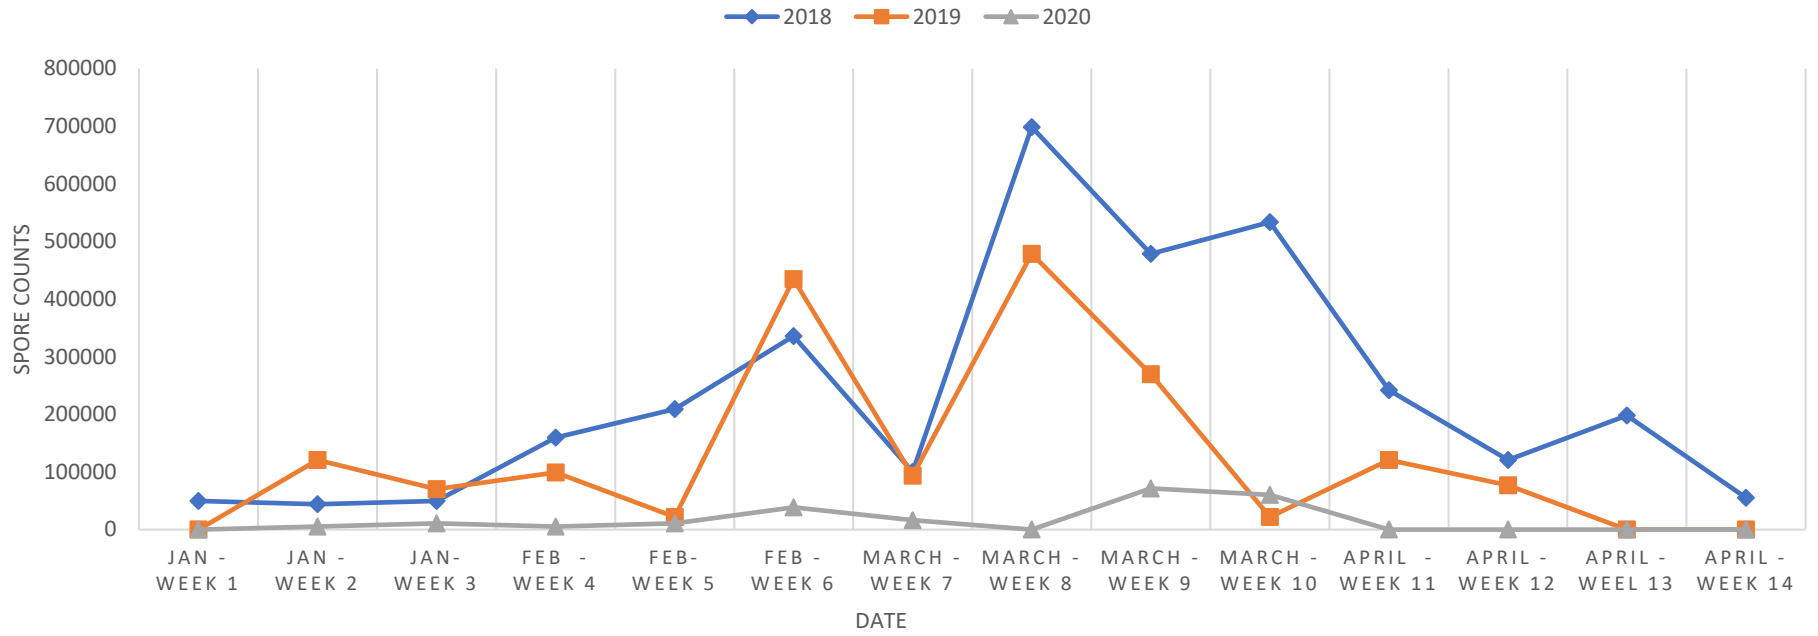

TOLAGA BAY 2020 VS 2019 VS 2018

—◆— 2018 —■— 2019 —▲— 2020

NUHAKA 2020 VS 2019 VS 2018

TE KARAKA 2020 VS 2019 VS 2018

GISBORNE FLATS 2020 VS 2019 VS 2018

◆ 2018 ■ 2019 ▲ 2020

WAERENGA O KURI 2020 VS 2019 VS 2018