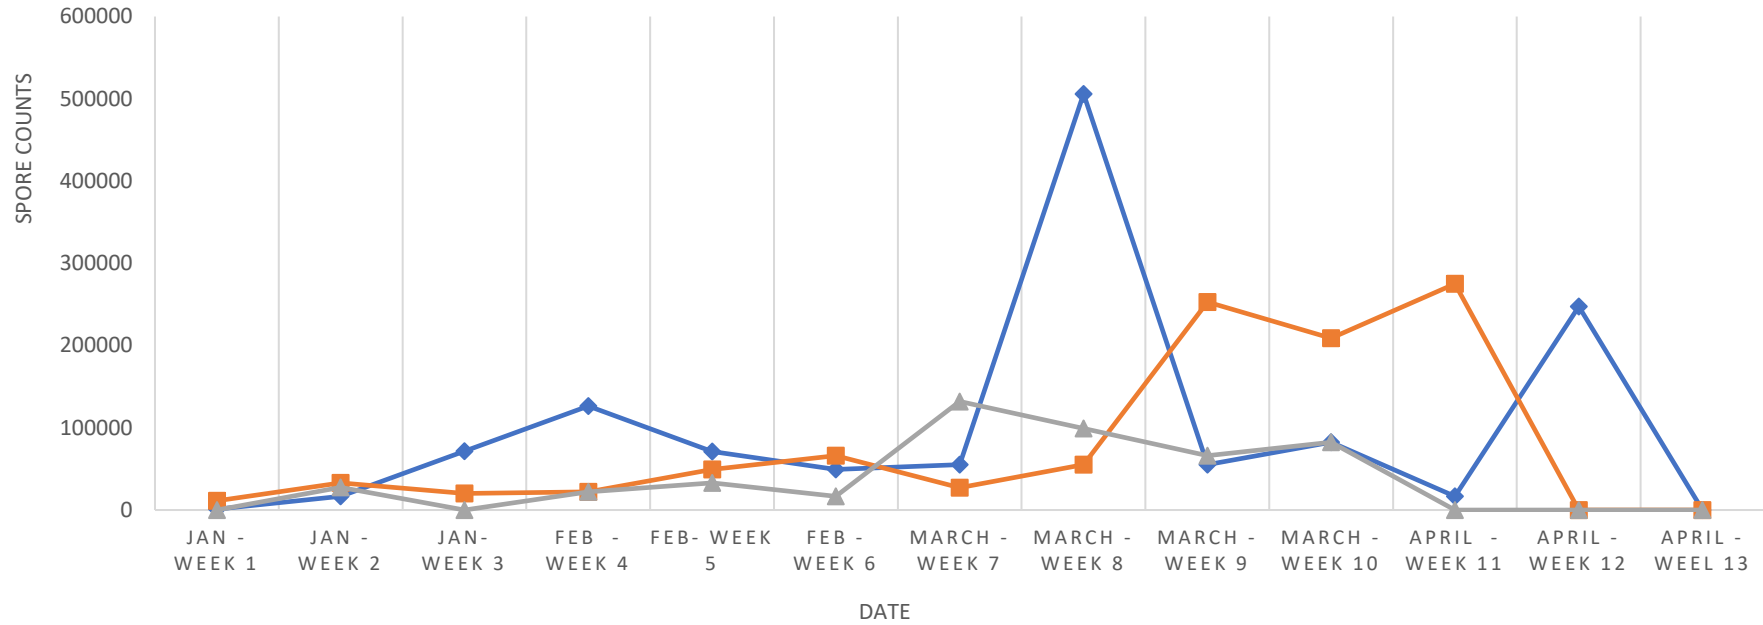

TOLAGA BAY 2020 VS 2019 VS 2018

—◆— 2018 —■— 2019 —▲— 2020

NUHAKA 2020 VS 2019 VS 2018

TE KARAKA 2020 VS 2019 VS 2018

GISBORNE FLATS 2020 VS 2019 VS 2018

◆ 2018 ■ 2019 ▲ 2020

WAERENGA O KURI 2020 VS 2019 VS 2018