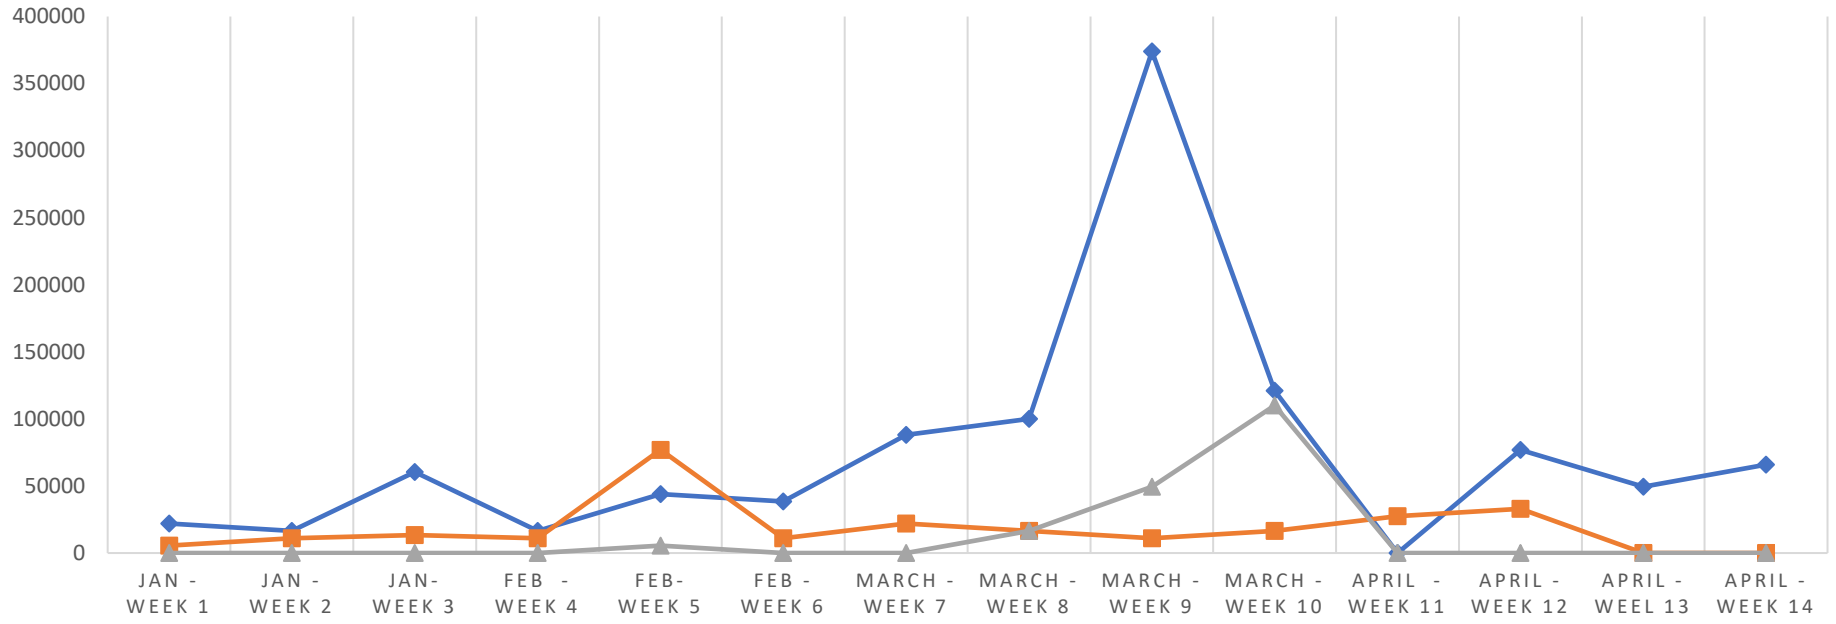

TOLAGA BAY 2020 VS 2019 VS 2018

—◆— 2018 —■— 2019 —▲— 2020

NUHAKA 2020 VS 2019 VS 2018

TE KARAKA 2020 VS 2019 VS 2018

GISBORNE FLATS 2020 VS 2019 VS 2018

◆ 2018 ■ 2019 ▲ 2020

WAERENGA O KURI 2020 VS 2019 VS 2018