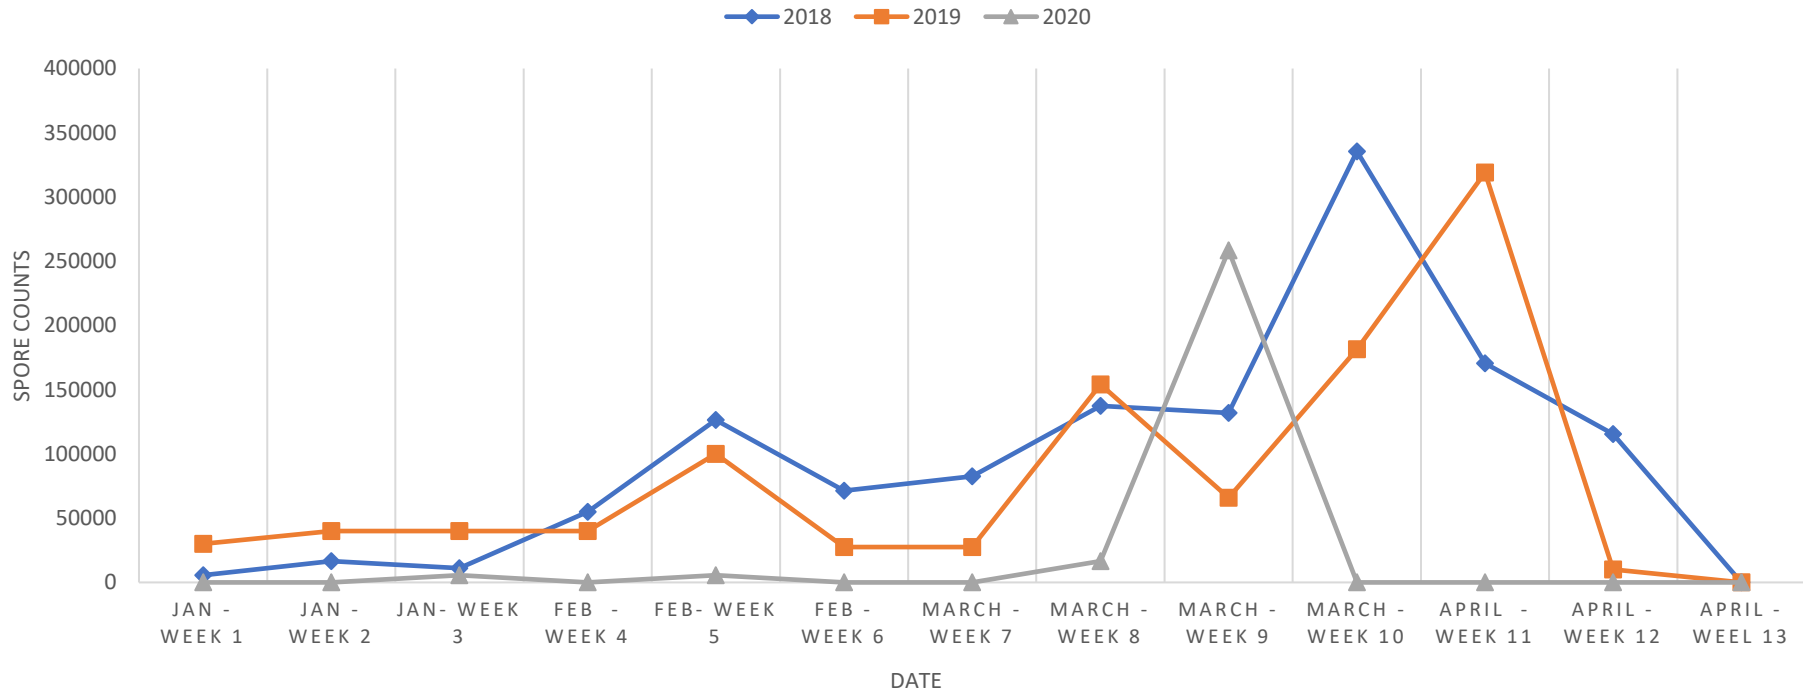

TOLAGA BAY 2020 VS 2019 VS 2018

—◆— 2018 —■— 2019 —▲— 2020

NUHAKA 2020 VS 2019 VS 2018

TE KARAKA 2020 VS 2019 VS 2018

GISBORNE FLATS 2020 VS 2019 VS 2018

◆ 2018 ■ 2019 ▲ 2020

WAERENGA O KURI 2020 VS 2019 VS 2018