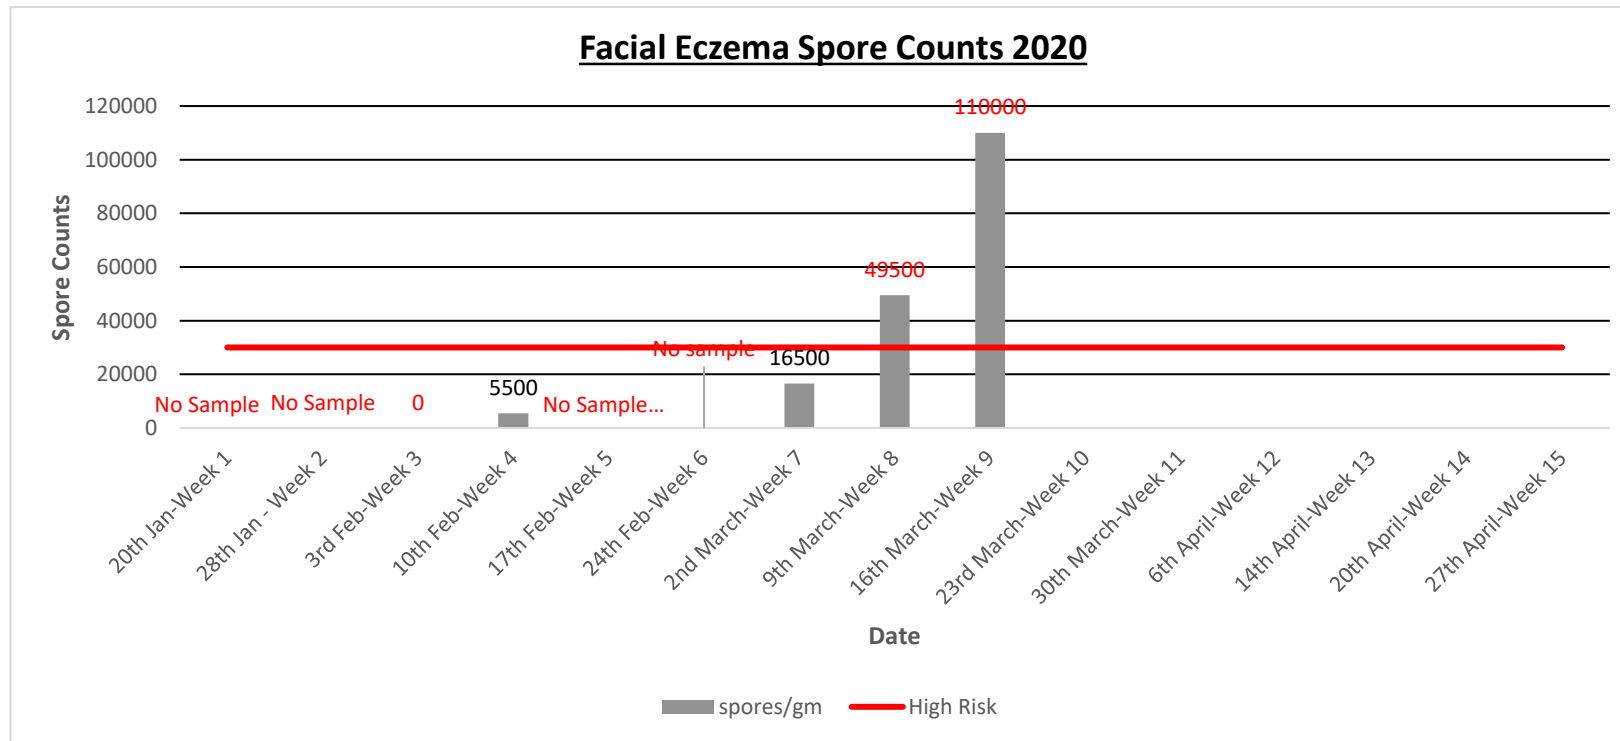

Facial Eczema Risk Report and trends for Nuhaka

Facial Eczema Risk Report and trends for Te Karaka

Facial Eczema Risk Report and trends for Gisborne Flats

Facial Eczema Risk Report and trends for Waerenga O Kuri