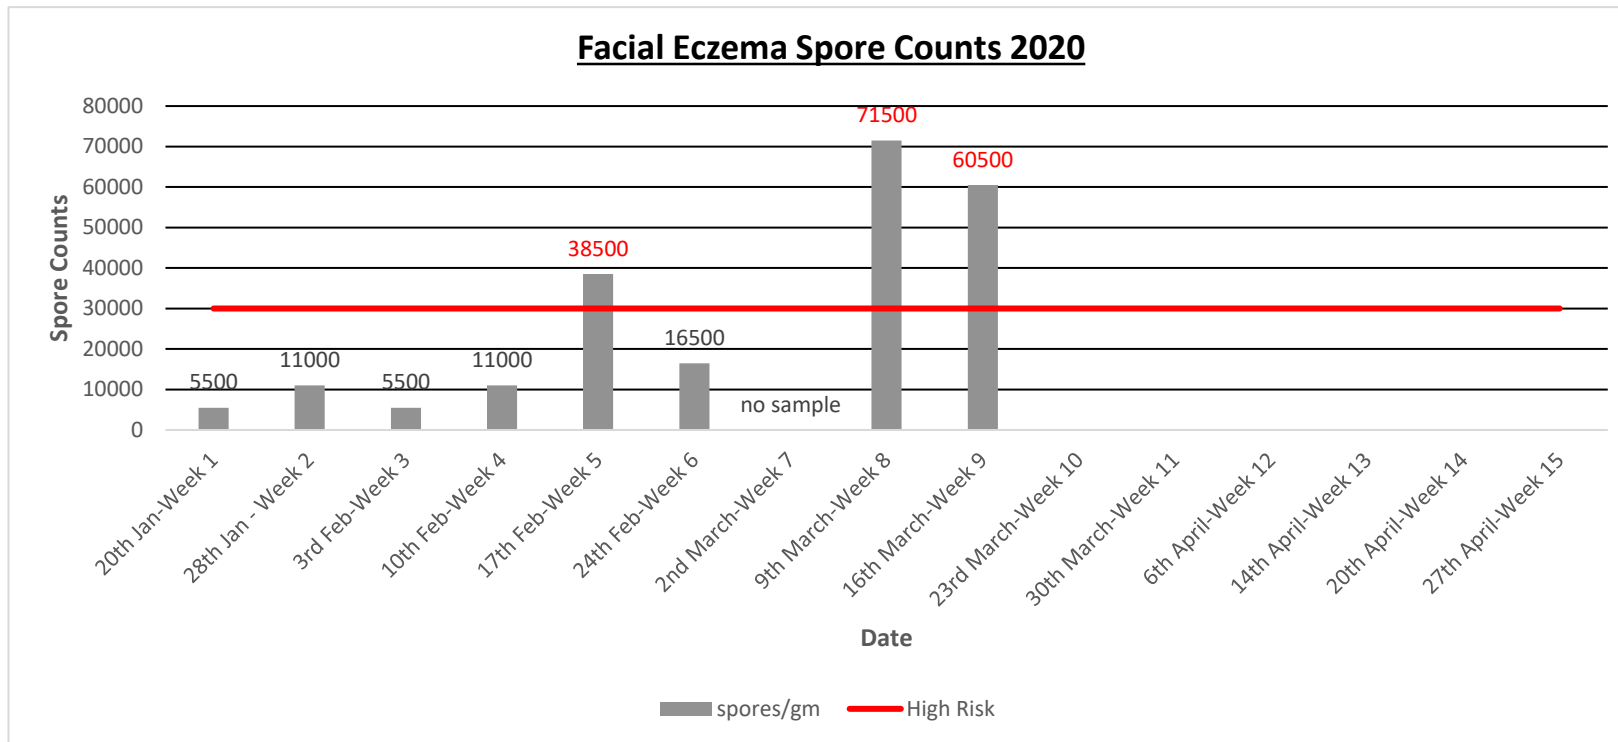

Facial Eczema Risk Report and trends for Nuhaka

Facial Eczema Risk Report and trends for Te Karaka

Facial Eczema Risk Report and trends for Gisborne Flats

Facial Eczema Risk Report and trends for Waerenga O Kuri